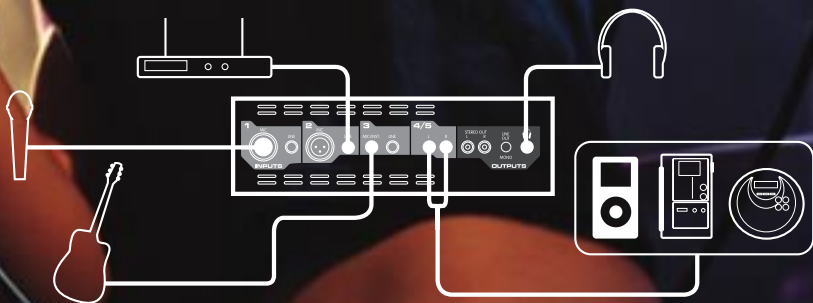

MESSENGER®
PORTABLE PA SYSTEM

Party To Go

after-party