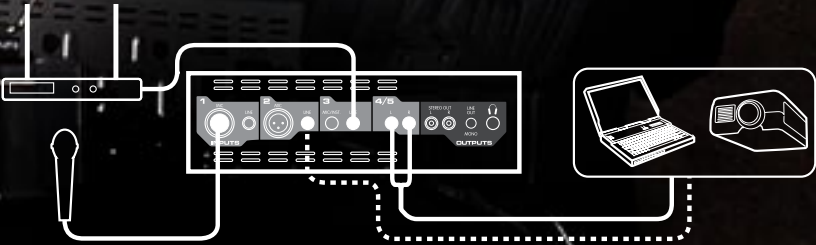

MESSENGER®
PORTABLE PA SYSTEM

All Business

multi-tasker