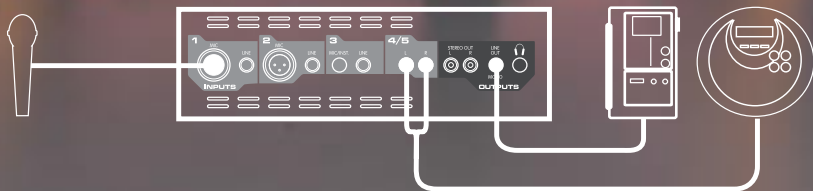

MESSENGER®
PORTABLE PA SYSTEM

Public Relations

-world solutions