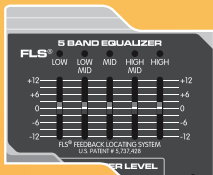

Built-in five-band EQ with patented FLS® Feedback Locating System

Split-Track Mix™ (ch. 4/5) with independent & master volume controls + three EQ bands

Peavey microphone and accessory cables included—a complete, ready-to-use package!